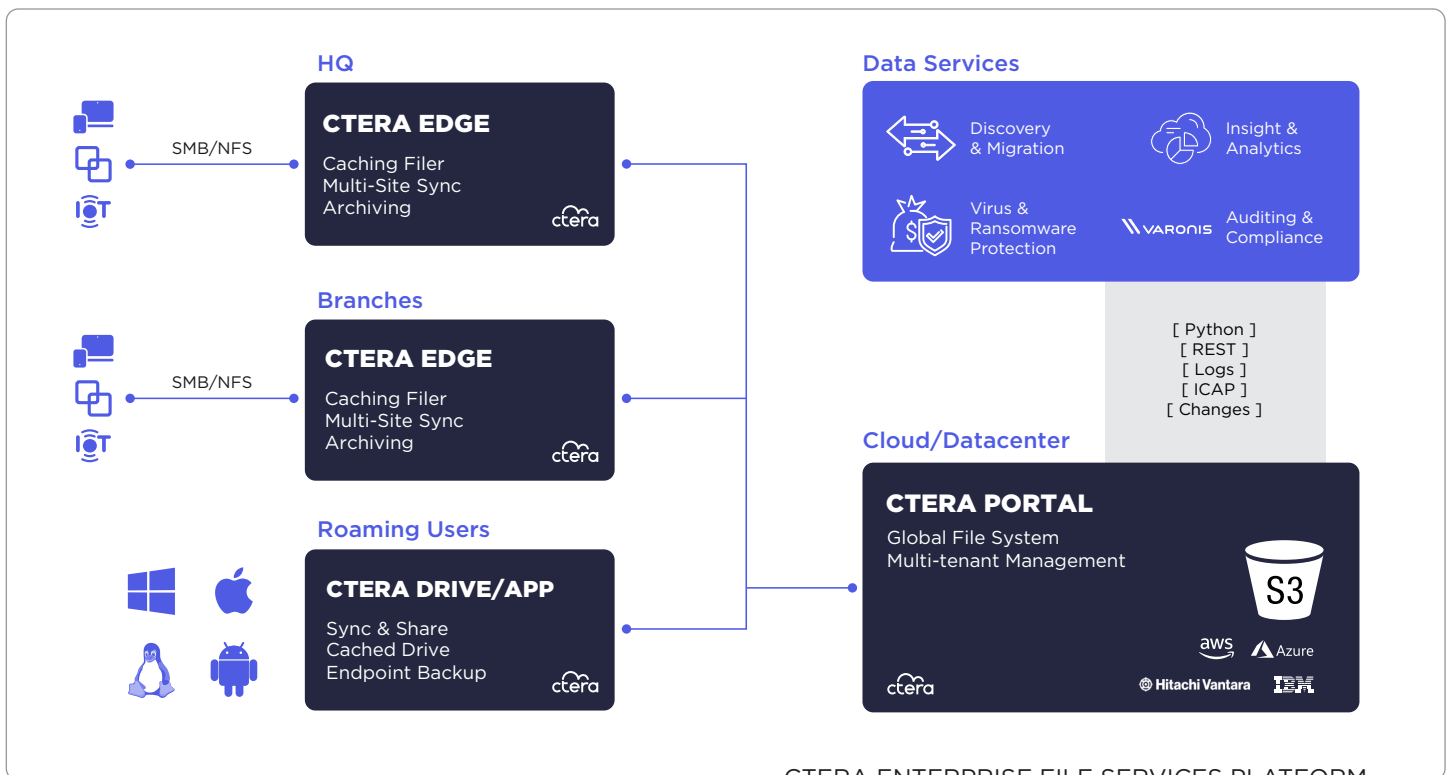

Built For Media And Entertainment

Edge Capacity for Large Media Files

Replace capacity-constrained file servers with modern edge filers that deliver unlimited file access and ensure maximum user productivity

Complete Support for Mac Users

Integration with Mac Spotlight allows users to quickly access 1,000s of cloud files and video thumbnail previews

Data Caching

Automatically tier infrequently used media files to cost-effective cloud object storage while keeping hot files local for fast access

Complete Data Security

Source-based encryption of files in-traffic (TLS) and at rest (AES-256) means your data (or your customers' data) is never exposed

Reliable File Services Across Locations

Efficient data transfer and replication processes across networks to overcome the high latency of remote locations

Advanced Security

100% in-firewall deployment, data encryption, private key management, strong authentication, and more.

CTERA ENTERPRISE FILE SERVICES PLATFORM